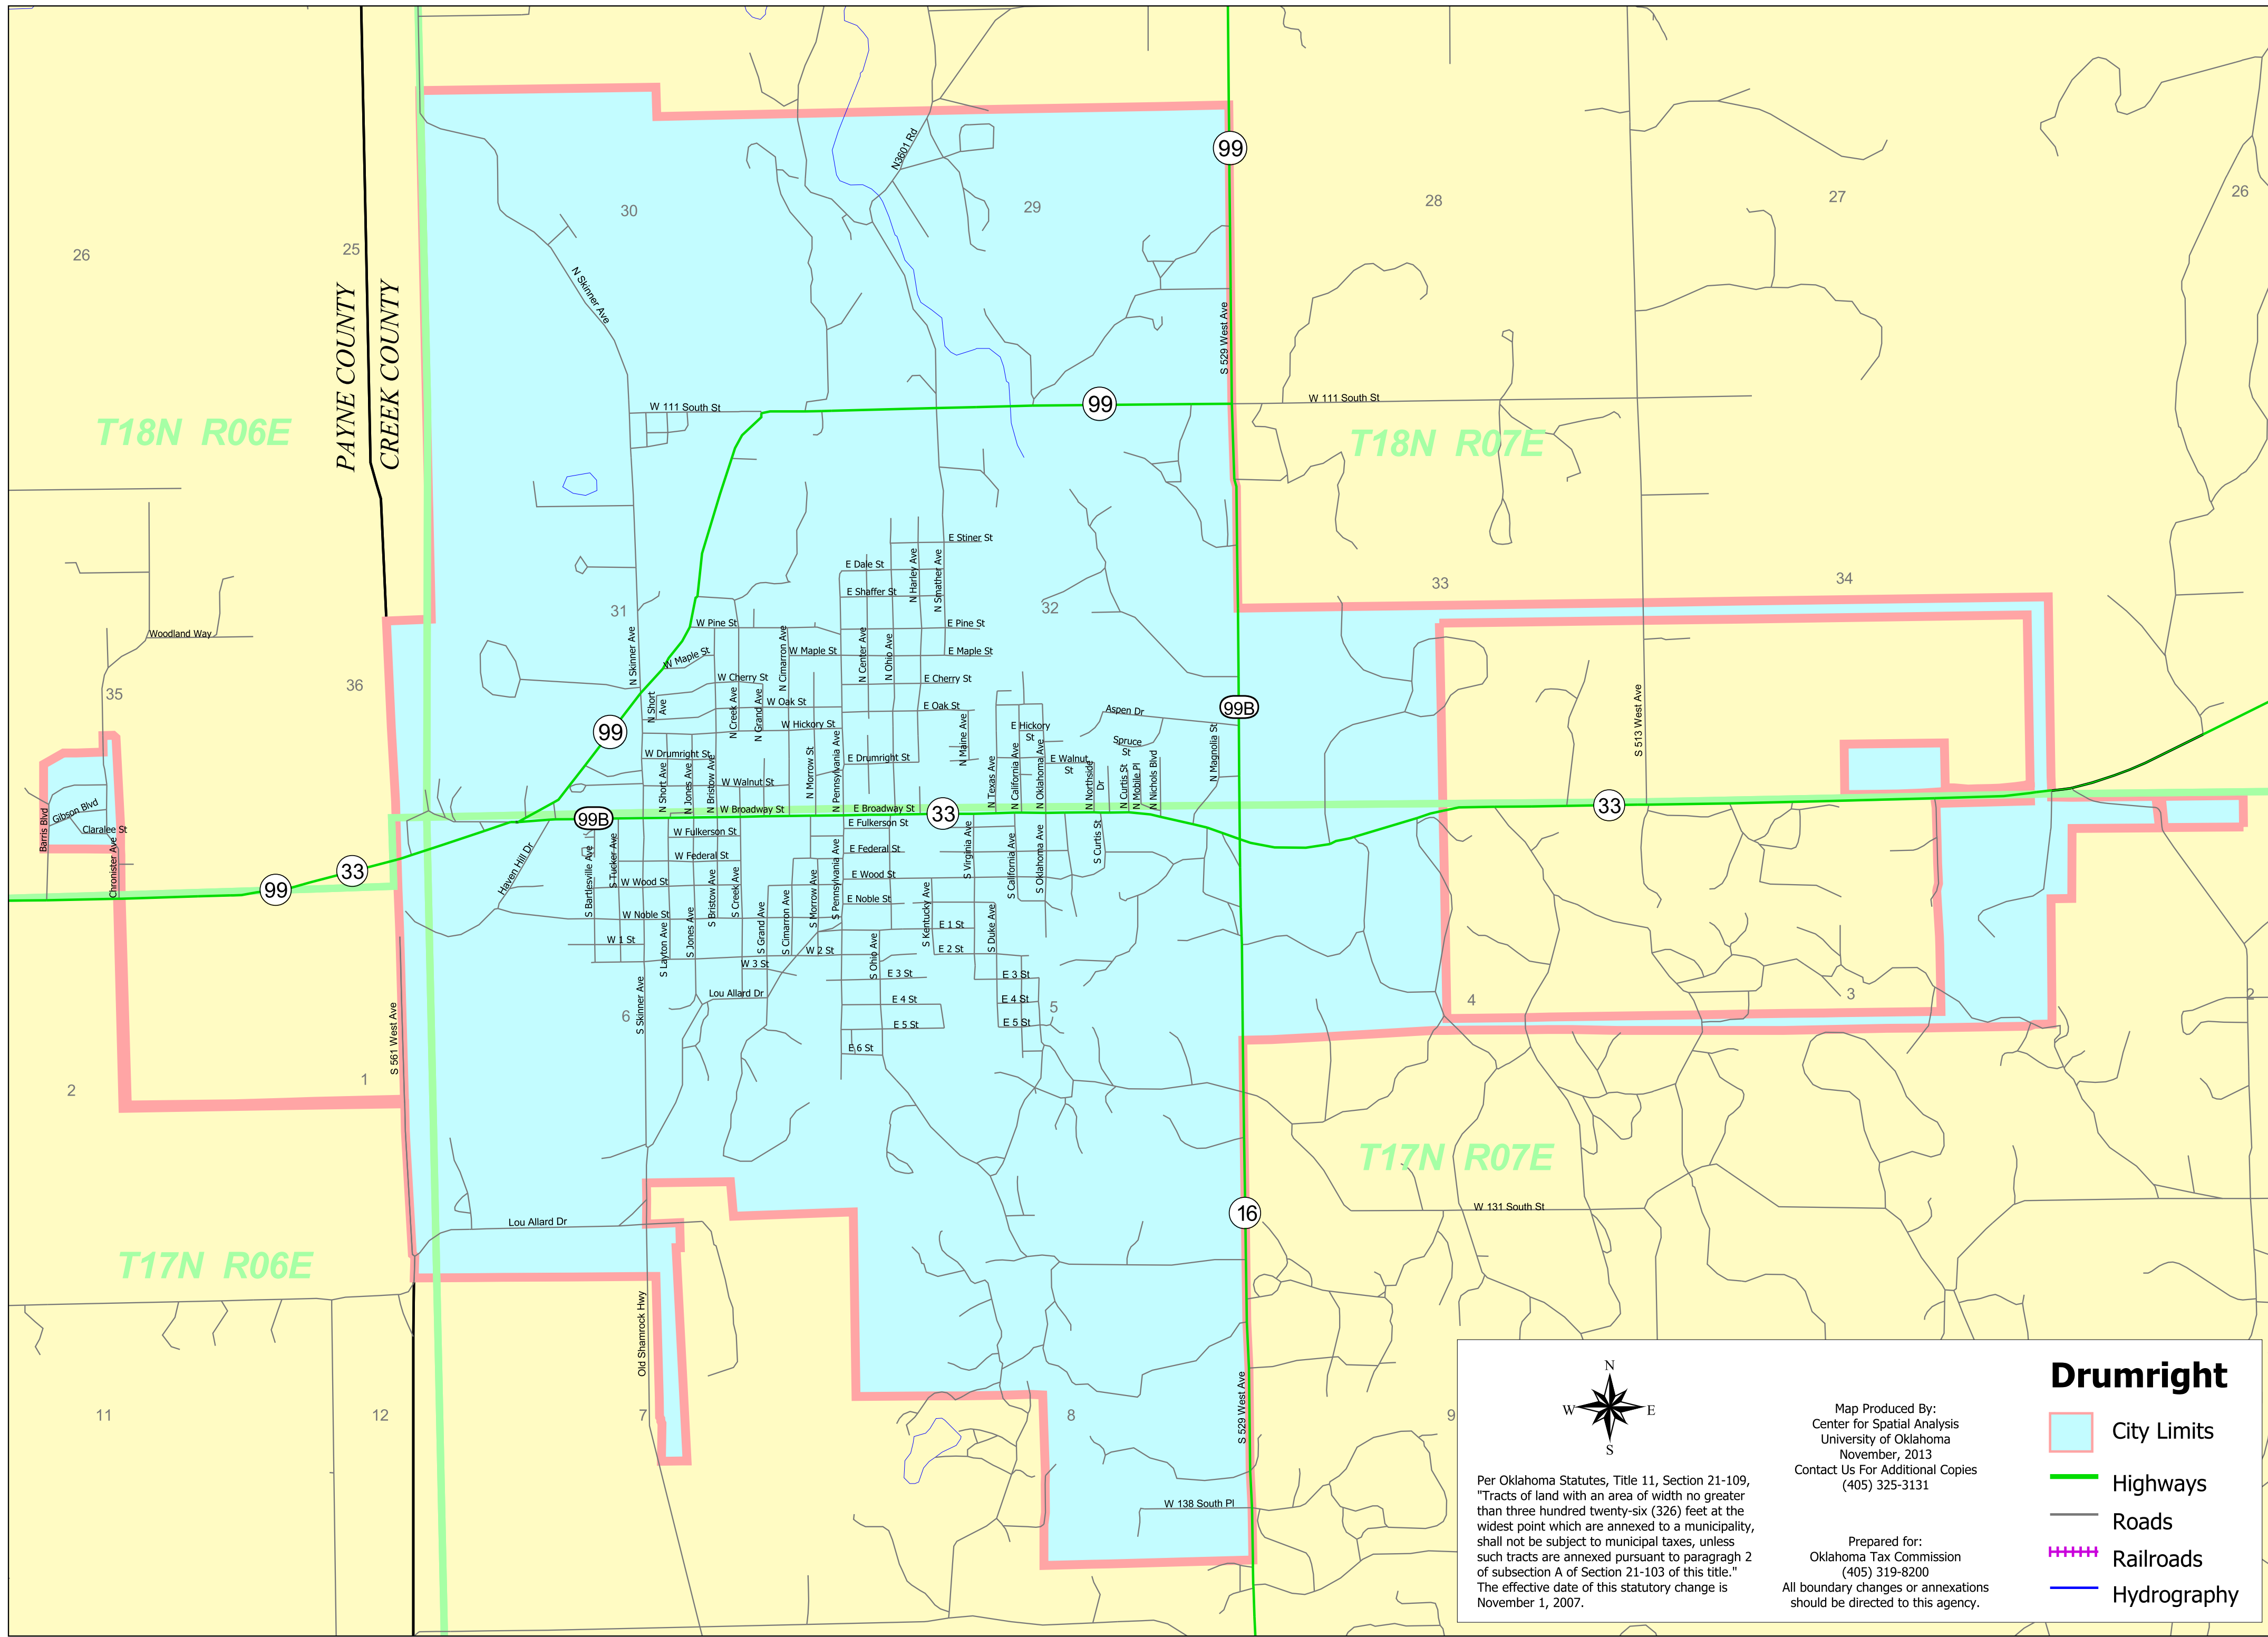

Drumright, Oklahoma Creek and Payne Counties

0 0.5 1 1.5 2 Miles